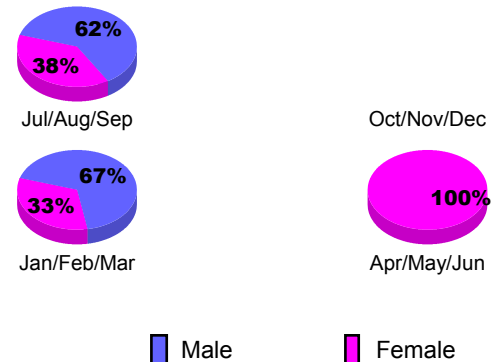

**Membership Results 2012-2013**

Goal, New, Dropped, Gain/Loss

**YTD Status Quo Clubs 2012-2013**

Status Quo Clubs Compared to Status Quo Members

**Gender Comparison 2012-2013**

**Club Gain/Loss 2012-2013**