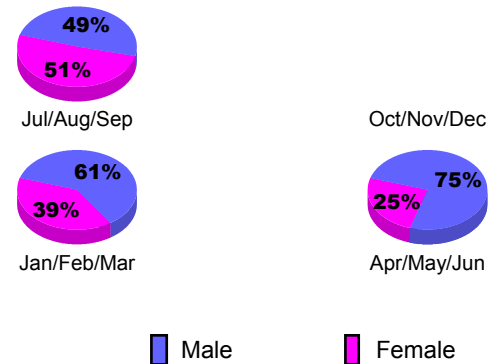

**Club Results 2012-2013**

Goal, New, Dropped, Gain/Loss

**YTD Status Quo Clubs 2012-2013**

Status Quo Clubs Compared to Status Quo Members

**Club Gain/Loss 2012-2013**

**MEMBERSHIP**

Month	Net Memb Goal	Actual New Memb	Actual Dropped Memb	Gain/Loss of Memb
<b>2012-2013</b>				
Jul/Aug/Sep		5	4	1
Oct/Nov/Dec		0	0	0
Jan/Feb/Mar		31	8	23
Apr/May/Jun		20	0	20
<b>Totals</b>		<b>56</b>	<b>12</b>	<b>44</b>

**Membership Results 2012-2013**

Goal, New, Dropped, Gain/Loss

**Gender Comparison 2012-2013**

**Membership Gain/Loss 2012-2013**

GMT: **NORBERT BATIENO**

Location: **SIERRA LEONE**

GMT CA: **6**

**CLUBS**