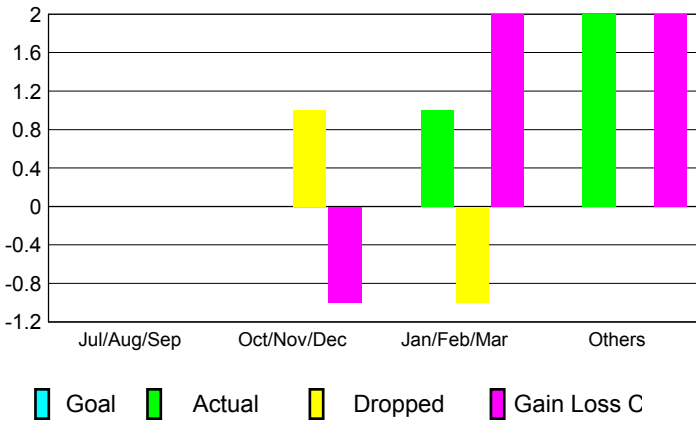

**Membership Results 2012-2013**

Goal, New, Dropped, Gain/Loss

**YTD Status Quo Clubs 2012-2013**

Status Quo Clubs Compared to Status Quo Members

**Gender Comparison 2012-2013**

**Club Gain/Loss 2012-2013**

Month	New Club Goal	Actual New Clubs	Actual Dropped Clubs	Gain/Loss of Clubs
<b>2012-2013</b>				
Jul/Aug/Sep		0	0	0
Oct/Nov/Dec		0	1	-1
Jan/Feb/Mar		1	-1	2
Apr/May/June		2	0	2
<b>Totals</b>		<b>3</b>	<b>0</b>	<b>3</b>

**Club Results 2012-2013**  
Goal, New, Dropped, Gain/Loss

**MEMBERSHIP**

Month	Net Memb Goal	Actual New Memb	Actual Dropped Memb	Gain/Loss of Memb
<b>2012-2013</b>				
Jul/Aug/Sep		2	25	-23
Oct/Nov/Dec		16	47	-31
Jan/Feb/Mar		29	8	21
Apr/May/June		61	29	32
<b>Totals</b>		<b>108</b>	<b>109</b>	<b>-1</b>