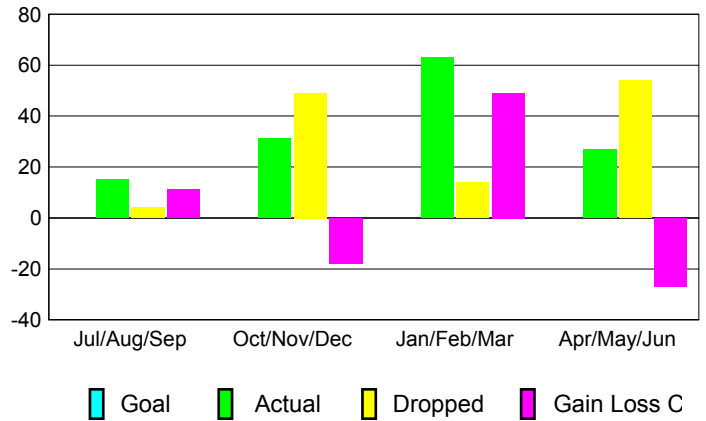

**Membership Results 2012-2013**  
Goal, New, Dropped, Gain/Loss

**YTD Status Quo Clubs 2012-2013**

Status Quo Clubs Compared to Status Quo Members

**Gender Comparison 2012-2013**

**Club Gain/Loss 2012-2013**

**Membership Gain/Loss 2012-2013**

GMT: **NORBERT BATIENO**

Location: **REPUBLIC OF BENIN**

GMT CA: **6**

**CLUBS**

Month	New Club Goal	Actual New Clubs	Actual Dropped Clubs	Gain/Loss of Clubs
<b>2012-2013</b>				
Jul/Aug/Sep		0	0	0
Oct/Nov/Dec		1	0	1
Jan/Feb/Mar		1	0	1
Apr/May/June		0	0	0
<b>Totals</b>		<b>2</b>	<b>0</b>	<b>2</b>

**Club Results 2012-2013**

Goal, New, Dropped, Gain/Loss

**YTD Status Quo Clubs 2012-2013**

Status Quo Clubs Compared to Status Quo Members

**Club Gain/Loss 2012-2013**

**MEMBERSHIP**

Month	Net Memb Goal	Actual New Memb	Actual Dropped Memb	Gain/Loss of Memb
<b>2012-2013</b>				
Jul/Aug/Sep		15	4	11
Oct/Nov/Dec		31	49	-18
Jan/Feb/Mar		63	14	49
Apr/May/June		27	54	-27
<b>Totals</b>		<b>136</b>	<b>121</b>	<b>15</b>

**Membership Results 2012-2013**

Goal, New, Dropped, Gain/Loss

**Gender Comparison 2012-2013**

**Membership Gain/Loss 2012-2013**

GMT: **NORBERT BATIENO**

Location: **REPUBLIC OF LIBERIA**

GMT CA: **6**

**CLUBS**