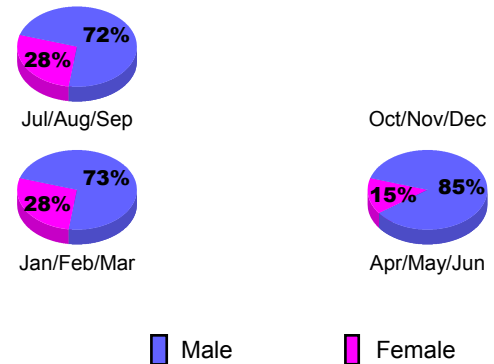

**Membership Results 2012-2013**  
Goal, New, Dropped, Gain/Loss

**YTD Status Quo Clubs 2012-2013**

Status Quo Clubs Compared to Status Quo Members

**Gender Comparison 2012-2013**

**Club Gain/Loss 2012-2013**

**Membership Gain/Loss 2012-2013**

GMT: **NORBERT BATIENO**

Location: **REPUBLIC OF BENIN**

GMT CA: **6**

**CLUBS**

Month	New Club Goal	Actual New Clubs	Actual Dropped Clubs	Gain/Loss of Clubs
<b>2012-2013</b>				
Jul/Aug/Sep		0	0	0
Oct/Nov/Dec		1	0	1
Jan/Feb/Mar		1	0	1
Apr/May/June		0	0	0
<b>Totals</b>		<b>2</b>	<b>0</b>	<b>2</b>