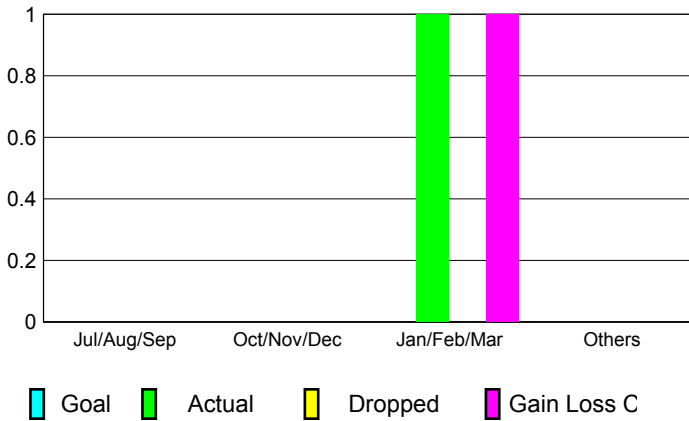

GMT: **NORBERT BATIENO**

Location: **TOGO**

GMT CA: **6**

CLUBS

Month	New Club Goal	Actual New Clubs	Actual Dropped Clubs	Gain/Loss of Clubs
2012-2013				
Jul/Aug/Sep		0	0	0
Oct/Nov/Dec		0	0	0
Jan/Feb/Mar		1	0	1
Apr/May/June		0	0	0
Totals		1	0	1

Club Results 2012-2013
Goal, New, Dropped, Gain/Loss