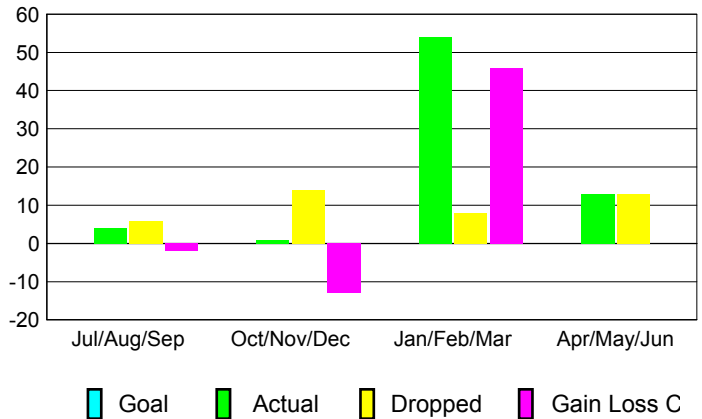

GMT: **NORBERT BATIENO**

Location: **REP OF GHANA**

GMT CA: **6**

**CLUBS**

Month	New Club Goal	Actual New Clubs	Actual Dropped Clubs	Gain/Loss of Clubs
<b>2012-2013</b>				
Jul/Aug/Sep		0	0	0
Oct/Nov/Dec		0	1	-1
Jan/Feb/Mar		2	0	2
Apr/May/Jun		0	0	0
<b>Totals</b>		<b>2</b>	<b>1</b>	<b>1</b>

**Club Results 2012-2013**

Goal, New, Dropped, Gain/Loss

**MEMBERSHIP**

Month	Net Memb Goal	Actual New Memb	Actual Dropped Memb	Gain/Loss of Memb
<b>2012-2013</b>				
Jul/Aug/Sep		4	6	-2
Oct/Nov/Dec		1	14	-13
Jan/Feb/Mar		54	8	46
Apr/May/Jun		13	13	0
<b>Totals</b>		<b>72</b>	<b>41</b>	<b>31</b>

**Membership Results 2012-2013**

Goal, New, Dropped, Gain/Loss

**YTD Status Quo Clubs 2012-2013**

Status Quo Clubs Compared to Status Quo Members

**Gender Comparison 2012-2013**

**Club Gain/Loss 2012-2013**