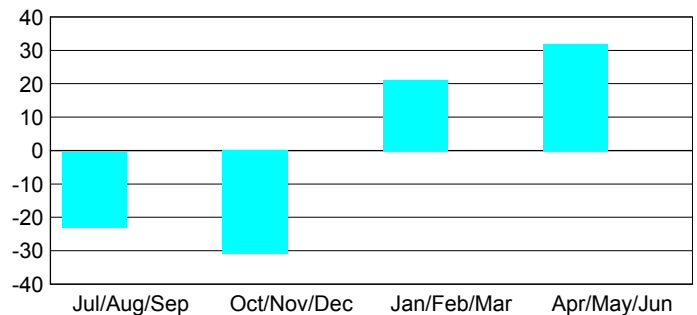

**Club Results 2012-2013**  
Goal, New, Dropped, Gain/Loss

**MEMBERSHIP**

Month	Net Memb Goal	Actual New Memb	Actual Dropped Memb	Gain/Loss of Memb
<b>2012-2013</b>				
Jul/Aug/Sep		2	25	-23
Oct/Nov/Dec		16	47	-31
Jan/Feb/Mar		29	8	21
Apr/May/June		61	29	32
<b>Totals</b>		<b>108</b>	<b>109</b>	<b>-1</b>

**Membership Results 2012-2013**  
Goal, New, Dropped, Gain/Loss

**YTD Status Quo Clubs 2012-2013**

Status Quo Clubs Compared to Status Quo Members

**Gender Comparison 2012-2013**

**Club Gain/Loss 2012-2013**

**Membership Gain/Loss 2012-2013**

GMT: **NORBERT BATIENO**

Location: **REPUBLIC OF BENIN**

GMT CA: **6**

**CLUBS**

Month	New Club Goal	Actual New Clubs	Actual Dropped Clubs	Gain/Loss of Clubs
<b>2012-2013</b>				
Jul/Aug/Sep		0	0	0
Oct/Nov/Dec		1	0	1
Jan/Feb/Mar		1	0	1
Apr/May/June		0	0	0
<b>Totals</b>		<b>2</b>	<b>0</b>	<b>2</b>