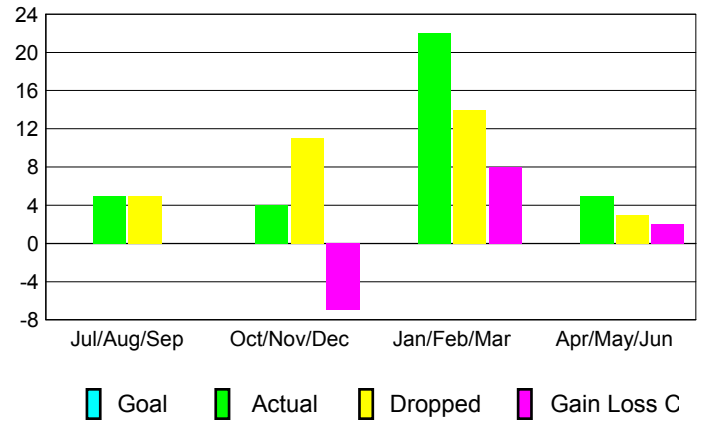

Membership Results 2012-2013
Goal, New, Dropped, Gain/Loss