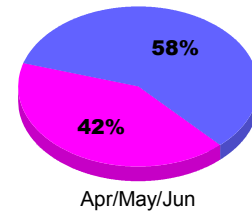

**MEMBERSHIP**

Month	Net Memb Goal	Actual New Memb	Actual Dropped Memb	Gain/Loss of Memb
2012-2013 Apr/May/Jun		24	0	24
<b>Totals</b>		<b>24</b>	<b>0</b>	<b>24</b>

**Membership Results 2012-2013**

Goal, New, Dropped, Gain/Loss

**YTD Status Quo Clubs 2012-2013**

Status Quo Clubs Compared to Status Quo Members

**Gender Comparison 2012-2013**

**Club Gain/Loss 2012-2013**

**Membership Gain/Loss 2012-2013**

GMT: **NORBERT BATIENO**

Location: **TOGO**