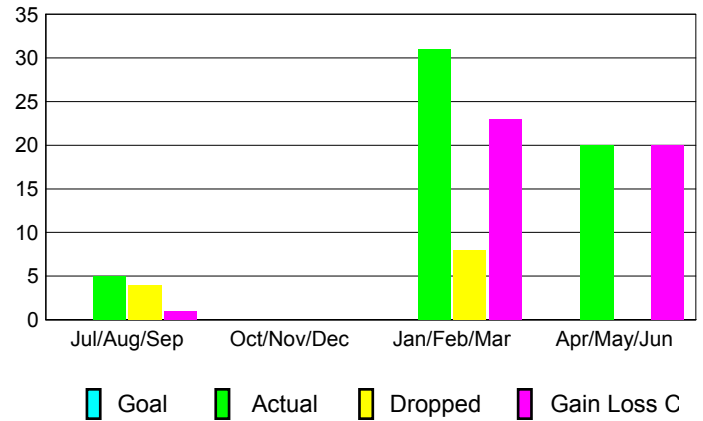

Month	New Club Goal	Actual New Clubs	Actual Dropped Clubs	Gain/Loss of Clubs
<b>2012-2013</b>				
Jul/Aug/Sep		0	0	0
Oct/Nov/Dec		0	0	0
Jan/Feb/Mar		1	0	1
Apr/May/Jun		1	0	1
<b>Totals</b>		<b>2</b>	<b>0</b>	<b>2</b>

**Club Results 2012-2013**

Goal, New, Dropped, Gain/Loss

**YTD Status Quo Clubs 2012-2013**

Status Quo Clubs Compared to Status Quo Members

**Club Gain/Loss 2012-2013**

**MEMBERSHIP**

Month	Net Memb Goal	Actual New Memb	Actual Dropped Memb	Gain/Loss of Memb
<b>2012-2013</b>				
Jul/Aug/Sep		5	4	1
Oct/Nov/Dec		0	0	0
Jan/Feb/Mar		31	8	23
Apr/May/Jun		20	0	20
<b>Totals</b>		<b>56</b>	<b>12</b>	<b>44</b>

**Membership Results 2012-2013**

Goal, New, Dropped, Gain/Loss

**Gender Comparison 2012-2013**

**Membership Gain/Loss 2012-2013**

GMT: **NORBERT BATIENO**

Location: **SIERRA LEONE**

GMT CA: **6**

**CLUBS**