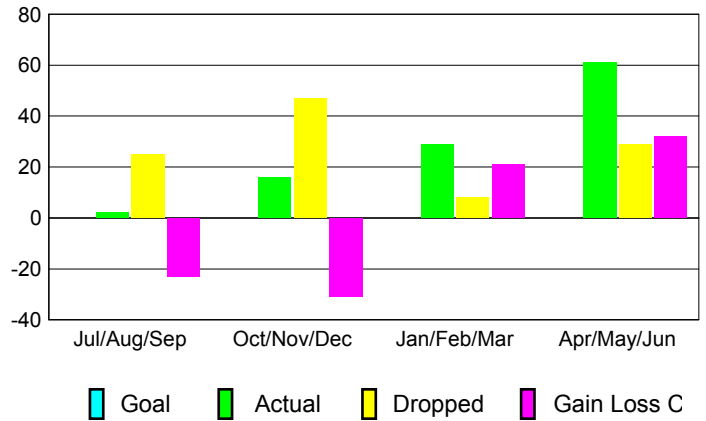

**Membership Results 2012-2013**  
Goal, New, Dropped, Gain/Loss

**YTD Status Quo Clubs 2012-2013**

Status Quo Clubs Compared to Status Quo Members

**Gender Comparison 2012-2013**

**Club Gain/Loss 2012-2013**

Month	New Club Goal	Actual New Clubs	Actual Dropped Clubs	Gain/Loss of Clubs
<b>2012-2013</b>				
Jul/Aug/Sep		0	0	0
Oct/Nov/Dec		0	1	-1
Jan/Feb/Mar		1	-1	2
Apr/May/June		2	0	2
<b>Totals</b>		<b>3</b>	<b>0</b>	<b>3</b>

**Club Results 2012-2013**  
Goal, New, Dropped, Gain/Loss

**MEMBERSHIP**

Month	Net Memb Goal	Actual New Memb	Actual Dropped Memb	Gain/Loss of Memb
<b>2012-2013</b>				
Jul/Aug/Sep		2	25	-23
Oct/Nov/Dec		16	47	-31
Jan/Feb/Mar		29	8	21
Apr/May/June		61	29	32
<b>Totals</b>		<b>108</b>	<b>109</b>	<b>-1</b>