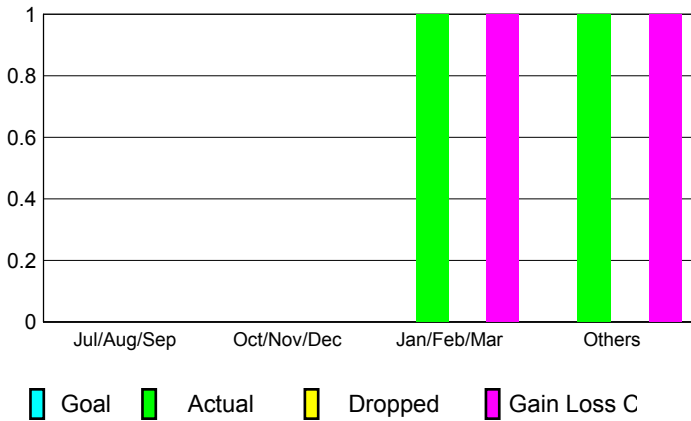

GMT: **NORBERT BATIENO**

Location: **REPUBLIC OF LIBERIA**

GMT CA: **6**

CLUBS

Month	New Club Goal	Actual New Clubs	Actual Dropped Clubs	Gain/Loss of Clubs
2012-2013				
Jul/Aug/Sep		0	0	0
Oct/Nov/Dec		0	0	0
Jan/Feb/Mar		1	0	1
Apr/May/Jun		1	0	1
Totals		2	0	2

Club Results 2012-2013

Goal, New, Dropped, Gain/Loss