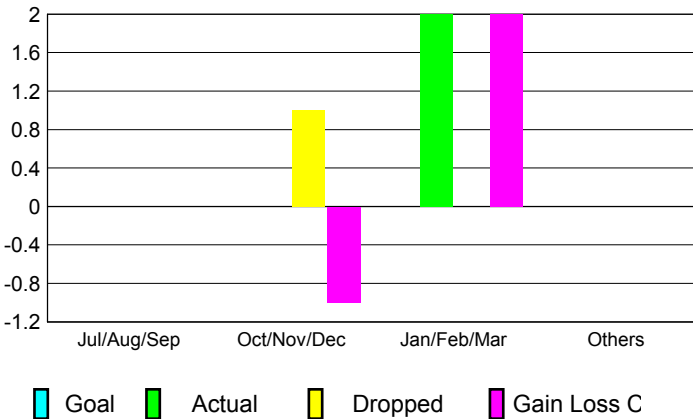

GMT: **NORBERT BATIENO**

Location: **REP OF GHANA**

GMT CA: **6**

**CLUBS**

Month	New Club Goal	Actual New Clubs	Actual Dropped Clubs	Gain/Loss of Clubs
<b>2012-2013</b>				
Jul/Aug/Sep		0	0	0
Oct/Nov/Dec		0	1	-1
Jan/Feb/Mar		2	0	2
Apr/May/Jun		0	0	0
<b>Totals</b>		<b>2</b>	<b>1</b>	<b>1</b>

**Club Results 2012-2013**

Goal, New, Dropped, Gain/Loss

**MEMBERSHIP**

Month	Net Memb Goal	Actual New Memb	Actual Dropped Memb	Gain/Loss of Memb
<b>2012-2013</b>				
Jul/Aug/Sep		4	6	-2
Oct/Nov/Dec		1	14	-13
Jan/Feb/Mar		54	8	46
Apr/May/Jun		13	13	0
<b>Totals</b>		<b>72</b>	<b>41</b>	<b>31</b>

**Membership Results 2012-2013**

Goal, New, Dropped, Gain/Loss

**YTD Status Quo Clubs 2012-2013**

Status Quo Clubs Compared to Status Quo Members

**Gender Comparison 2012-2013**

**Club Gain/Loss 2012-2013**