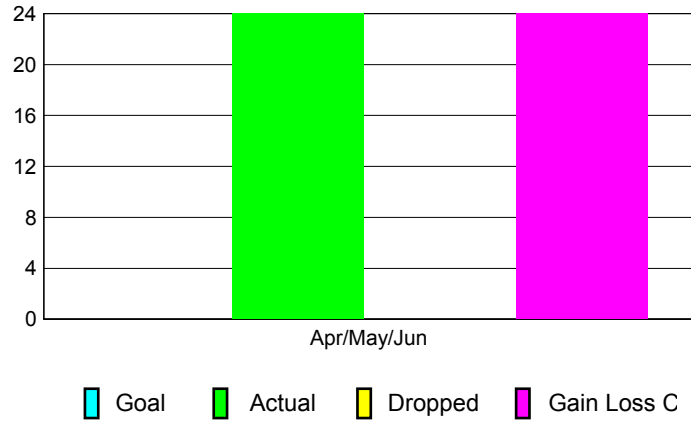

**Club Results 2012-2013**

Goal, New, Dropped, Gain/Loss

**YTD Status Quo Clubs 2012-2013**

Status Quo Clubs Compared to Status Quo Members

**Club Gain/Loss 2012-2013**

**MEMBERSHIP**

Month	Net Memb Goal	Actual New Memb	Actual Dropped Memb	Gain/Loss of Memb
<b>2012-2013</b>				
Jul/Aug/Sep		5	4	1
Oct/Nov/Dec		0	0	0
Jan/Feb/Mar		31	8	23
Apr/May/Jun		20	0	20
<b>Totals</b>		<b>56</b>	<b>12</b>	<b>44</b>

**Membership Results 2012-2013**

Goal, New, Dropped, Gain/Loss

**Gender Comparison 2012-2013**

**Membership Gain/Loss 2012-2013**

GMT: **NORBERT BATIENO**

Location: **SIERRA LEONE**

GMT CA: **6**

**CLUBS**

Month	New Club Goal	Actual New Clubs	Actual Dropped Clubs	Gain/Loss of Clubs
2012-2013 Apr/May/Jun		1	0	1
<b>Totals</b>		<b>1</b>	<b>0</b>	<b>1</b>

**Club Results 2012-2013**

Goal, New, Dropped, Gain/Loss

**MEMBERSHIP**

Month	Net Memb Goal	Actual New Memb	Actual Dropped Memb	Gain/Loss of Memb
2012-2013 Apr/May/Jun		24	0	24
<b>Totals</b>		<b>24</b>	<b>0</b>	<b>24</b>

**Membership Results 2012-2013**

Goal, New, Dropped, Gain/Loss