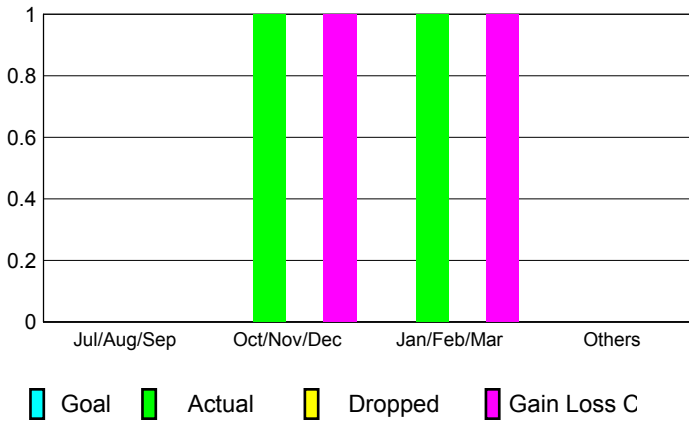

**Membership Results 2012-2013**  
Goal, New, Dropped, Gain/Loss

**YTD Status Quo Clubs 2012-2013**

Status Quo Clubs Compared to Status Quo Members

**Gender Comparison 2012-2013**

**Club Gain/Loss 2012-2013**

**Membership Gain/Loss 2012-2013**

GMT: **NORBERT BATIENO**

Location: **REPUBLIC OF BENIN**

GMT CA: **6**

**CLUBS**

Month	New Club Goal	Actual New Clubs	Actual Dropped Clubs	Gain/Loss of Clubs
<b>2012-2013</b>				
Jul/Aug/Sep		0	0	0
Oct/Nov/Dec		1	0	1
Jan/Feb/Mar		1	0	1
Apr/May/June		0	0	0
<b>Totals</b>		<b>2</b>	<b>0</b>	<b>2</b>

**Club Results 2012-2013**

Goal, New, Dropped, Gain/Loss

**YTD Status Quo Clubs 2012-2013**

Status Quo Clubs Compared to Status Quo Members

**Club Gain/Loss 2012-2013**

**MEMBERSHIP**

Month	Net Memb Goal	Actual New Memb	Actual Dropped Memb	Gain/Loss of Memb
<b>2012-2013</b>				
Jul/Aug/Sep		15	4	11
Oct/Nov/Dec		31	49	-18
Jan/Feb/Mar		63	14	49
Apr/May/June		27	54	-27
<b>Totals</b>		<b>136</b>	<b>121</b>	<b>15</b>