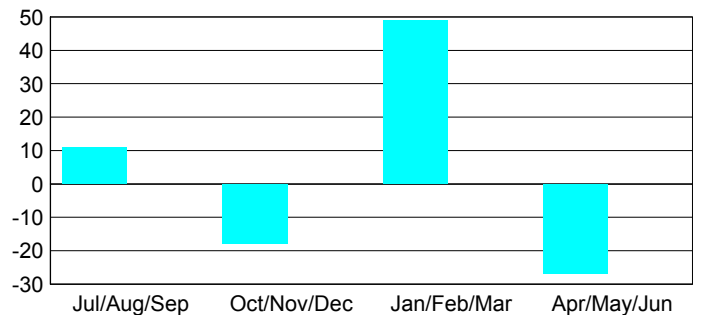

**Club Results 2012-2013**

Goal, New, Dropped, Gain/Loss

**YTD Status Quo Clubs 2012-2013**

Status Quo Clubs Compared to Status Quo Members

**Club Gain/Loss 2012-2013**

**MEMBERSHIP**

Month	Net Memb Goal	Actual New Memb	Actual Dropped Memb	Gain/Loss of Memb
<b>2012-2013</b>				
Jul/Aug/Sep		15	4	11
Oct/Nov/Dec		31	49	-18
Jan/Feb/Mar		63	14	49
Apr/May/June		27	54	-27
<b>Totals</b>		<b>136</b>	<b>121</b>	<b>15</b>

**Membership Results 2012-2013**

Goal, New, Dropped, Gain/Loss

**Gender Comparison 2012-2013**

**Membership Gain/Loss 2012-2013**

GMT: **NORBERT BATIENO**

Location: **REPUBLIC OF LIBERIA**

GMT CA: **6**

**CLUBS**

Month	New Club Goal	Actual New Clubs	Actual Dropped Clubs	Gain/Loss of Clubs
<b>2012-2013</b>				
Jul/Aug/Sep		0	0	0
Oct/Nov/Dec		0	0	0
Jan/Feb/Mar		1	0	1
Apr/May/Jun		1	0	1
<b>Totals</b>		<b>2</b>	<b>0</b>	<b>2</b>