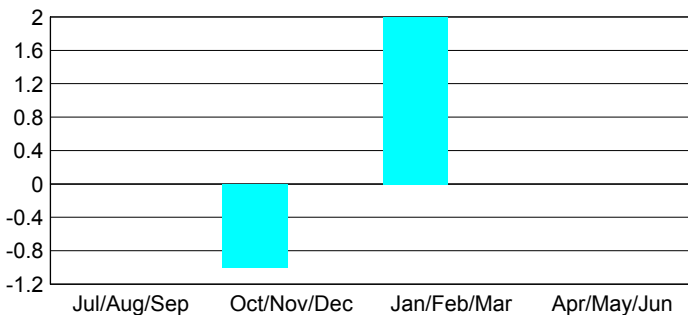

**Membership Results 2012-2013**

Goal, New, Dropped, Gain/Loss

**YTD Status Quo Clubs 2012-2013**

Status Quo Clubs Compared to Status Quo Members

**Gender Comparison 2012-2013**

**Club Gain/Loss 2012-2013**