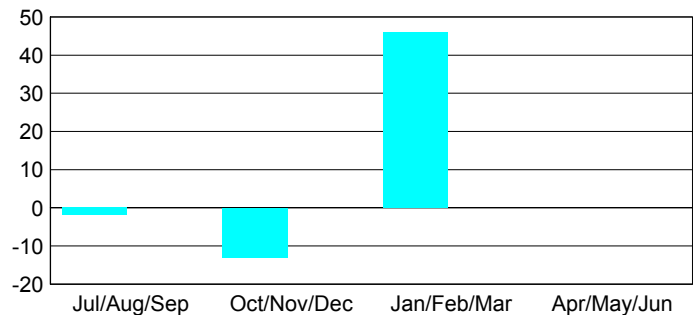

Membership Gain/Loss 2012-2013